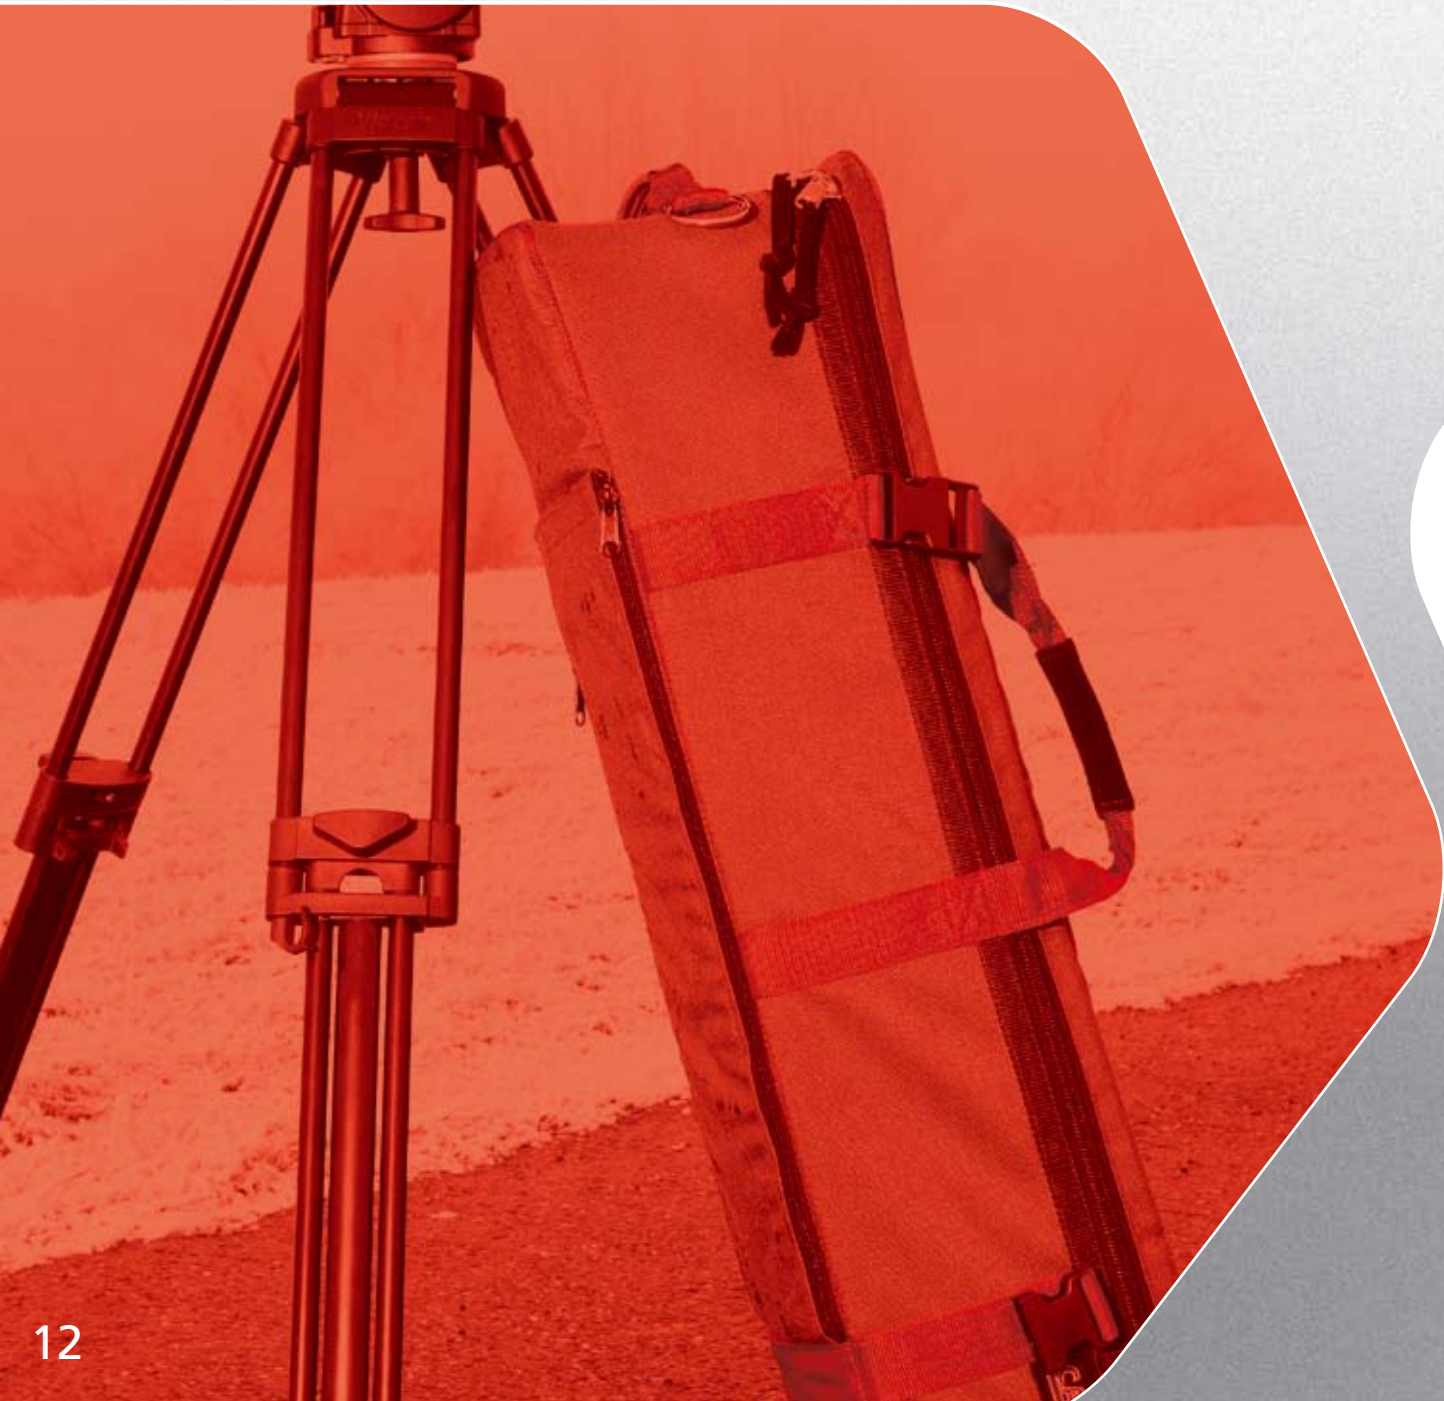

OTHER PRODUCTS

transPorter family

transPorter II