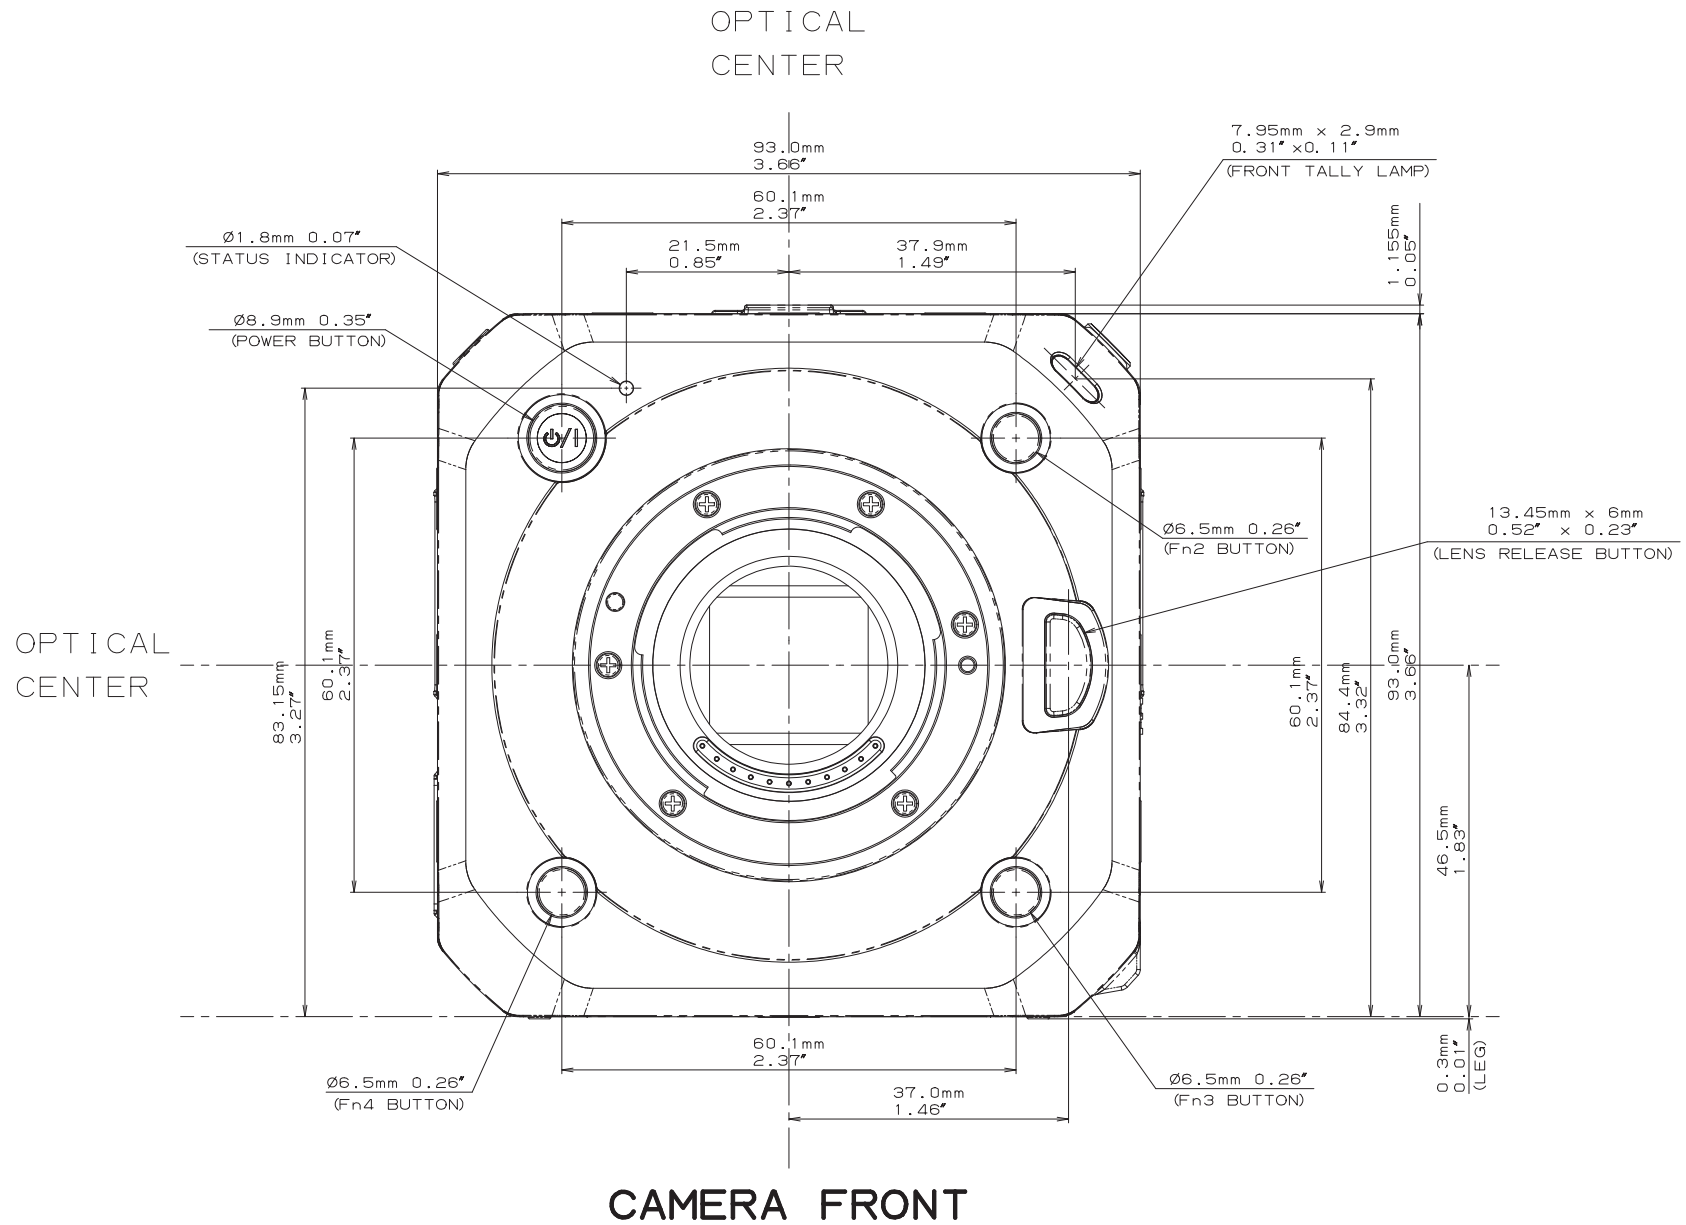

Panasonic

LUMIX BGH1

BOX-STYLE MIRRORLESS CAMERA
DC - BGH1 DIMENSIONS

Table of Contents

LUMIX BGH1 Body	2
LUMIX BGH1 with Accessories	7

CAMERA BACK

CAMERA BACK
(Without Cover)

CAMERA BOTTOM