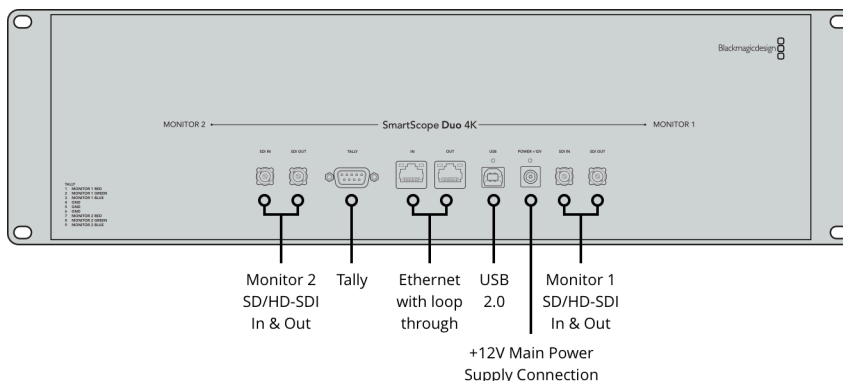

\$795

Connections

SDI Video Input

Automatically switches between SD, HD and 6G-SDI. Reclocked loop through output.

SDI Video Output

1 x 10 bit loop through SD, HD and 6G-SDI switchable.

SDI Audio Input

16 channels embedded in SD, HD and UHD.

SDI Audio Output

16 channels embedded in SD, HD and UHD.

Multi Rate Support

Standard definition SDI, high definition SDI and 6G-SDI.

Tally

9-pin D connector

Standards

SD Format Support