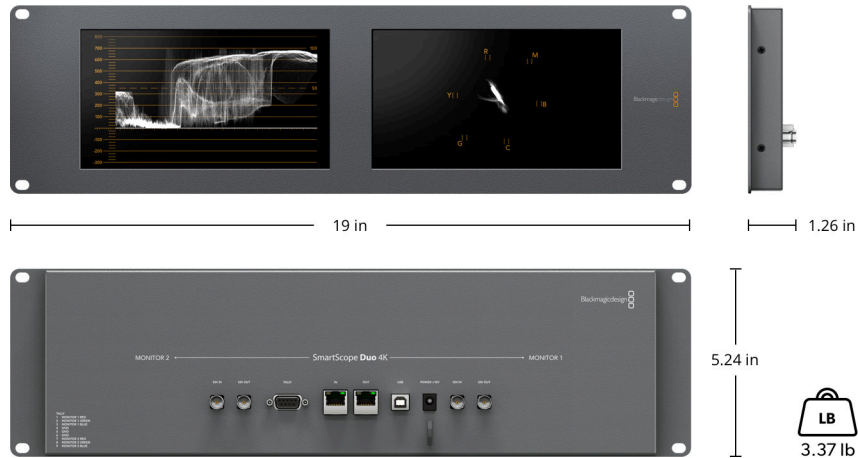

12V universal power supply included with international socket adapters for all countries.

Power Consumption

< 20 Watts

Operational Voltage Range

12V - 15V

Physical Specifications

Environmental Specifications