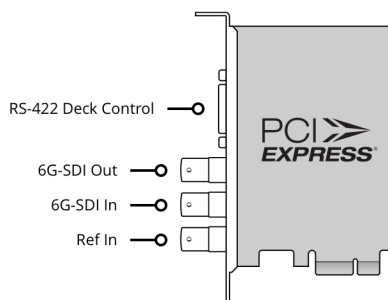

Computer Interface

PCI Express 4 lane generation 2, compatible with 4,8 and 16 lane PCI Express slots.