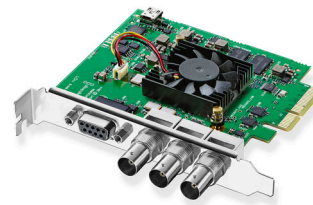

## DeckLink SDI 4K

\$295

DeckLink SDI 4K is perfect when you need an SDI only solution but demand the highest quality SDI capture and playback. You get incredible quality 6G-SDI on any PCI Express Mac, Windows or Linux computer. DeckLink SDI 4K is the world's smallest and most affordable multi rate SD/HD and Ultra HD SDI video card that lets you connect to any SD, HD-SDI, 2K and Ultra HD equipment. You also get RS-422 deck control, internal keying and reference input for a complete solution for editing, paint, design and more.

#### SDI Video Inputs

1 x 10-bit SD/HD/2K/4K. Supports 6 Gb/s 4:2:2 and 3 Gb/s 4:4:4.