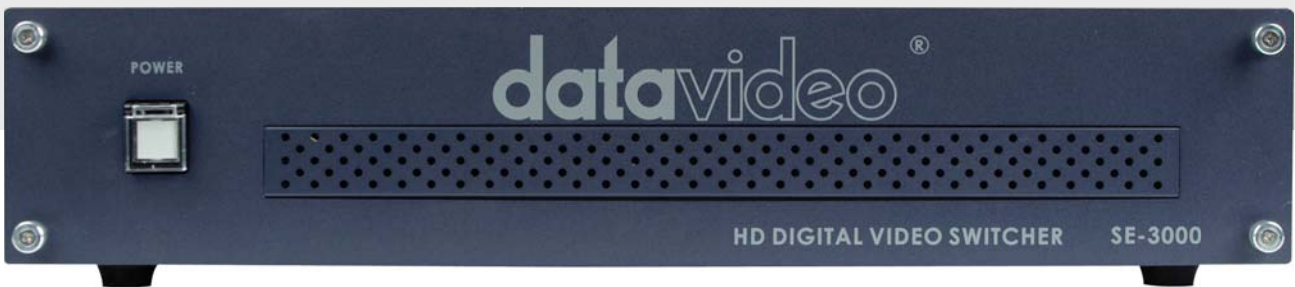

BASE UNIT FRONT VIEW