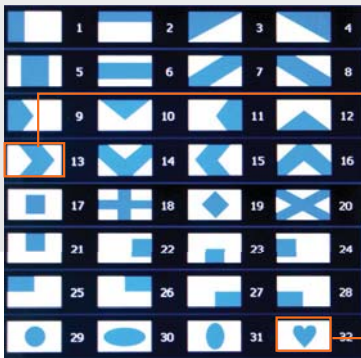

Internal Storage for up to 999 user memories, 8x button shot box for instant access.

Source selects

Menus

DSK transitions Transitions

FUNCTIONS

Wipe effects

Total up to 32 WIPE effects

DVE & 3D effect

Total up to 88 DVE & 3D effects

Wipe border colour adjustment

Border edge adjustment

Chroma function adjustment

Two PIP effect

Dual PIP Processor with Background & Keyer

TOP VIEW

CONTROL PANEL