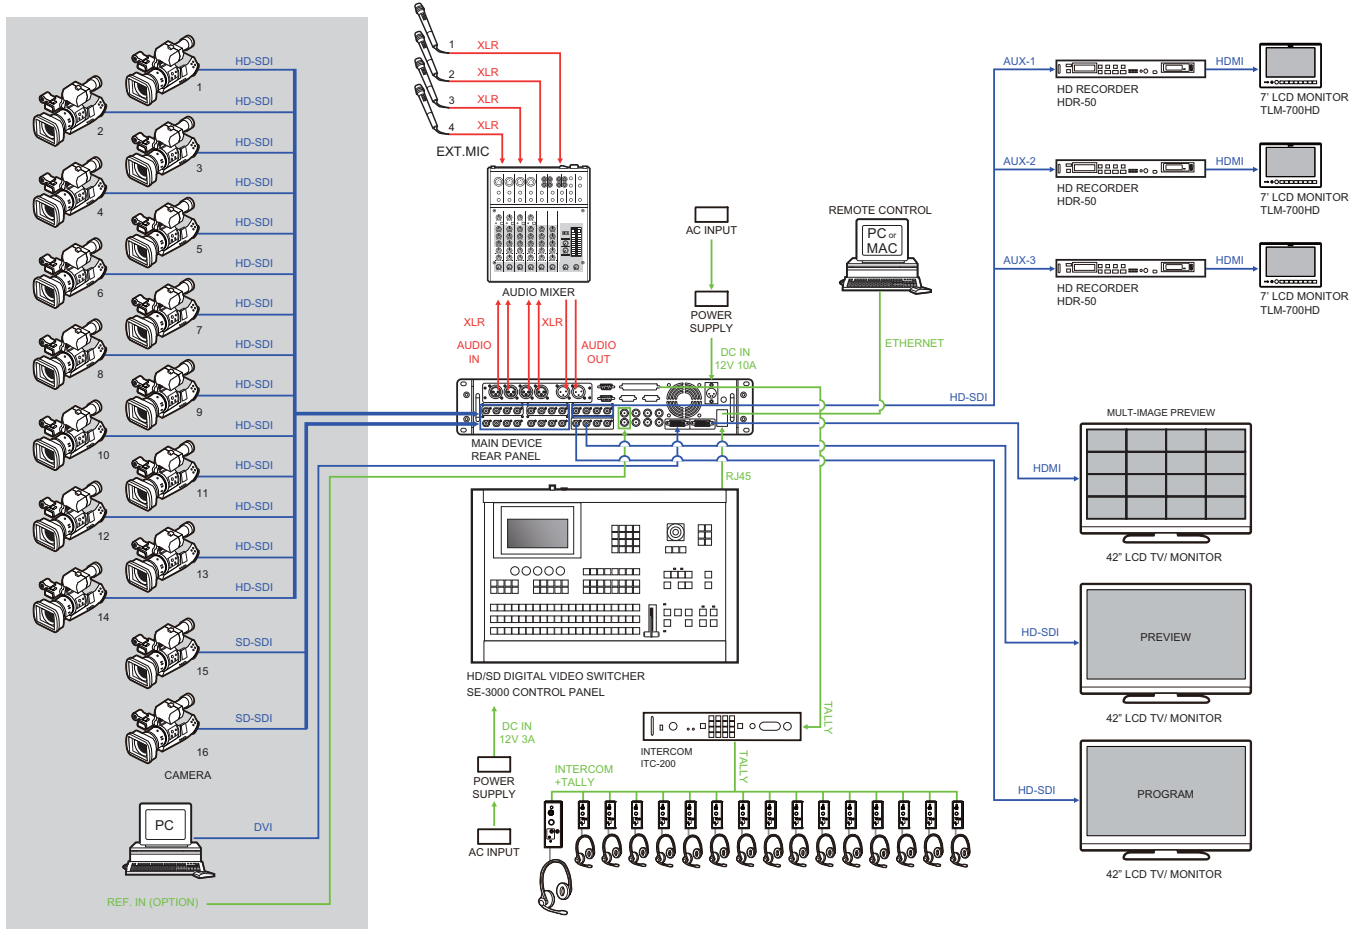

■ SDI CG

■ Accessories

SE-3000 SWITCHER

The Datavideo SE-3000 has up to 16 HD-SDI Inputs (8 or 16 Inputs as Standard). The SE-3000 is a HD live production switcher, with SDI upscaling and an impressive amount of professional features. Use its 7" touch screen interface to save set ups, and change settings like colour adjustment and keying.

BASE UNIT FRONT VIEW

BASE UNIT REAR VIEW

Shown here in a 16 channel version

SYSTEM DIAGRAM

Datavideo SE-3000 HD/SD System Diagram

SPECIFICATIONS

- Video processing**
 - Video format SD (480/59.94i, 576/50i), HD (1080/59.94i, 1080/50i, 720/59.94p, 720/50p)
 - Y:Cb:Cr, 4:2:2 10 bit RGB, 4:4:4 8 bit
- SDI/HD-SDI Specifications**
 - Standard SMPTE 259M-C (270 Mbps, 525/625 component video) and SMPTE 292M (1.485, 1.485/1.001 Gbps)
 - Connector BNC (IEC169-8)
 - Impedance 75 ohms
 - Return Loss HD >15dB(5 MHz to 750 MHz), >10dB(750 MHz to 1.5 GHz)
SD >15dB(5 MHz to 270 MHz)
 - Equalization 265 m Belden 8281 cable at 270 Mbps; 135 m (typical) of Belden 1694A at 1.485 Gbps
- Operating temp.** 0 °C to +40 °C
- Humidity** 10% to 90% (non condensing)
- Preliminary specification subject to change without notice due to continual product development.**