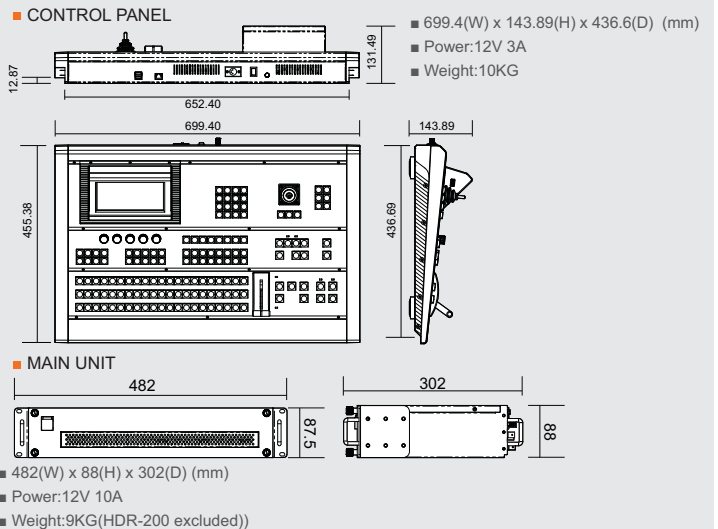

BASE UNIT FRONT VIEW

BASE UNIT REAR VIEW

Shown here in a 16 channel version

SYSTEM DIAGRAM

Datavideo SE-3000 HD/SD System Diagram

SPECIFICATIONS

- Video processing**
 - Video format SD (480/59.94i, 576/50i), HD (1080/59.94i, 1080/50i, 720/59.94p, 720/50p)
 - Y:Cb:Cr, 4:2:2 10 bit RGB, 4:4:4 8 bit
- SDI/HD-SDI Specifications**
 - Standard SMPTE 259M-C (270 Mbps, 525/625 component video) and SMPTE 292M (1.485, 1.485/1.001 Gbps)
 - Connector BNC (IEC169-8)
 - Impedance 75 ohms
 - Return Loss HD >15dB(5 MHz to 750 MHz), >10dB(750 MHz to 1.5 GHz)
SD >15dB(5 MHz to 270 MHz)
 - Equalization 265 m Belden 8281 cable at 270 Mbps; 135 m (typical) of Belden 1694A at 1.485 Gbps
- Operating temp.** 0 °C to +40 °C
- Humidity** 10% to 90% (non condensing)
- Preliminary specification subject to change without notice due to continual product development.**