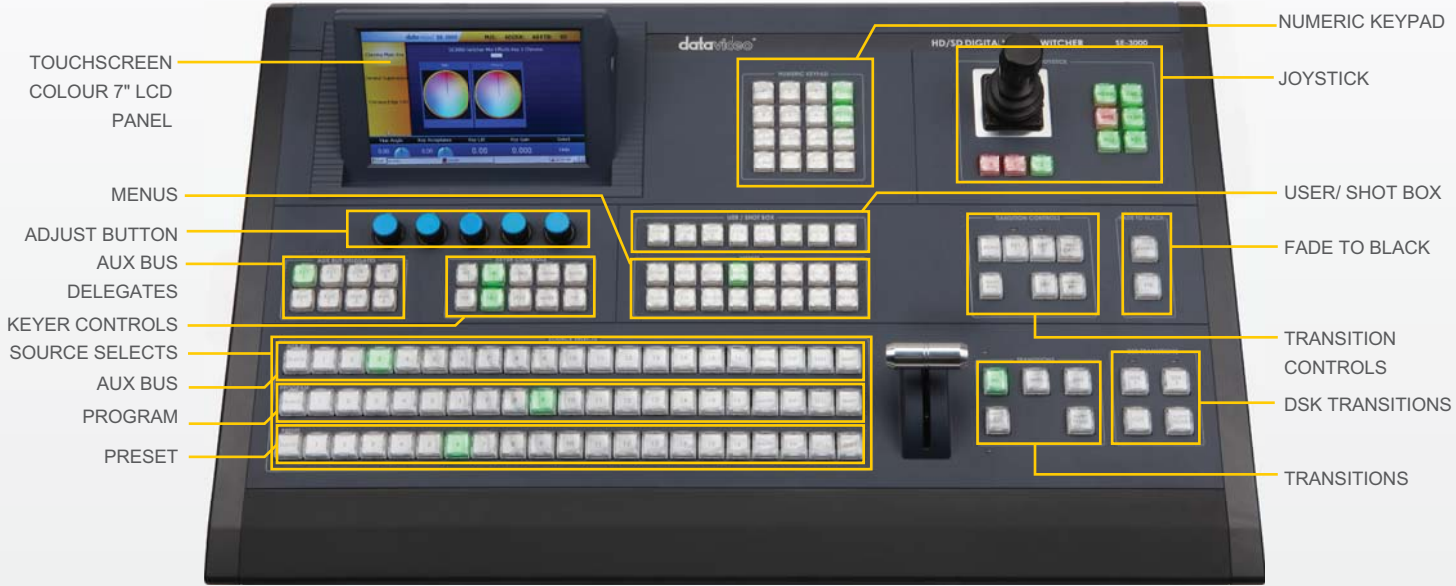

■ SDI CG

■ Accessories

SE-3000 SWITCHER

The Datavideo SE-3000 has up to 16 HD-SDI Inputs (8 or 16 Inputs as Standard). The SE-3000 is a HD live production switcher, with SDI upscaling and an impressive amount of professional features. Use its 7" touch screen interface to save set ups, and change settings like colour adjustment and keying.

FEATURES

- Up to 16 HD-SDI Inputs (8 or 16 Inputs as Standard)
- SD-SDI Up-Scaling available for 8 inputs (via inputs 9-16)
- Built-in TBC for frame synchronisation of each source, even without genlocked equipment.
- Dedicated DVI Input
- High quality DVI-D multi screen multi-view output.
- 1 M/E Switcher with additional "Flex Source®" feature, which is similar to having a second M/E, for advanced vision mixing.
- 4 keyers (2 in M/E, 2 DSK)
- 40 wipe patterns, with variable border width, colour, softness
- Dual channel PiP with background & keyer
- Built-in DVE transition engine, with 88+ transitions including page turns
- Built-in 2 of HD/SD Chromakey
- Built-in SD-to-HD up converters for up to 4 sources simultaneously
- Component analogue HD output
- 4 AUX outputs (option)
- Built-In Still Store
- Black level, white clip, chroma gain for each input
- Send and return from audio mixed
- Large touch-screen LCD panel on control unit allows for easy menu selections and setting changes
- Separate, rack mountable processing unit
- PC-Base Control interface available
- User Shot Box-for quick access to user steps
- 1080i(59.94,60,50), 720P(59.94,60,50), 525, 625
- DC 12V operation voltage, available for mobile

Total up to 88 DVE & 3D effects

Wipe border colour adjustment

Border edge adjustment

Chroma function adjustment

Two PIP effect

Dual PIP Processor with Background & Keyer

TOP VIEW

CONTROL PANEL